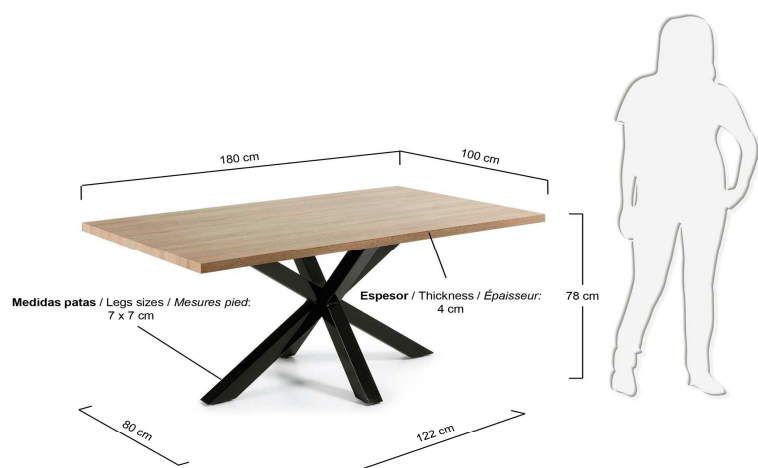

ARYA

product code	C409M46
product description	ARYA Table 180x100 Black, MDF Natural Sonoma Dining table with epoxy paint steel legs and top in sonoma MDF natural color.

product sizes

height x width x depth (cm)	78	x	180	x	100
product weight (Kg)	54,8				

technical drawings

product features

use (domestic/office)	Domestic
appliance (inner/outer)	Inner
extendible (yes/no)	No
adjustable height (yes/no)	No
foldable (yes/no)	No
up to seats	8
max. load (Kg)	60

top material	MDF honeycomb
top finishing	Veneered paper
top thickness	40 mm
leaf material	
leaf finishing	
number of leaves	
stored inside (yes/no)	No

legs material	Steel
legs finishing	Matt painting
feet protection (yes/no)	Yes
adjustable feet (yes/no)	Yes

good to know	Legs form a rectangle of 122 x 80 cm. Tube shape: 7 x 7 cm
--------------	--

assembly

assembly required (yes/no)	Yes
difficulty of assembly (hard/medium/easy)	Easy
assembly time (min)	20
people required	2
assembly suggestions	Assemble the legs first and then screw the top