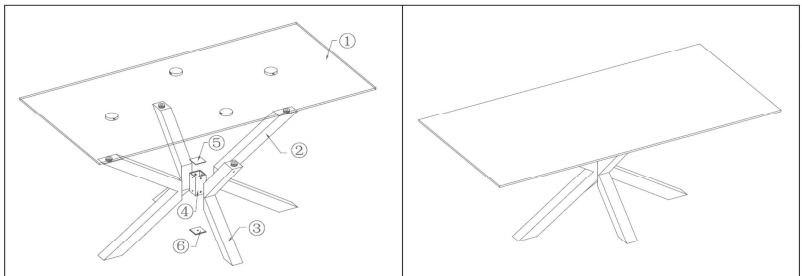

legs material	Steel
legs finishing	Matt painting
feet protection (yes/no)	Yes
adjustable feet (yes/no)	Yes

RAL Specifications	RAL EFFECT (E2): RAL 790-4 // RAL CLASSIC (K5): RAL 9004
size and shape variation (yes/no)	No
color variation (yes/no)	No
other details	

general warnings	Do not place near direct sources of heat. Keep away from direct solar light. Do not use abrasive products like acetones, bleaches, solvents, etc.

specific use and care instructions	Clean with a damp cloth and dry immediately

years of guarantee made according to	2

good to know	Legs form a rectangle of 122 x 80 cm. Tube shape: 7 x 7 cm

assembly

assembly required (yes/no)	Yes
difficulty of assembly (hard/medium/easy)	Easy
assembly time (min)	20
people required	2
assembly suggestions	Assemble the legs first and then screw the top

assembly instructions

ARYA / ARGO