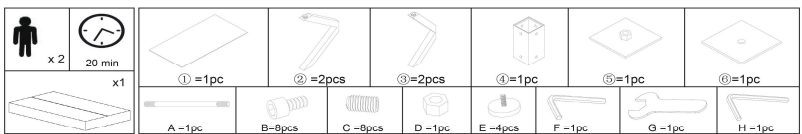

legs material	Steel
legs finishing	Matt painting
feet protection (yes/no)	Yes
adjustable feet (yes/no)	Yes

RAL Specifications	RAL EFFECT (E2): RAL 790-4 // RAL CLASSIC (K5): RAL 9004
size and shape variation (yes/no)	No
color variation (yes/no)	No
other details	

general warnings	Do not place near direct sources of heat. Keep away from direct solar light. Do not use abrasive products like acetones, bleaches, solvents, etc.

specific use and care instructions	Clean with a damp cloth and dry immediately

years of guarantee made according to	2

good to know	Legs form a rectangle of 122 x 80 cm. Tube shape: 7 x 7 cm

assembly

assembly required (yes/no)	Yes
difficulty of assembly (hard/medium/easy)	Easy
assembly time (min)	20
people required	2
assembly suggestions	Assemble the legs first and then screw the top

assembly instructions

ARYA / ARGO